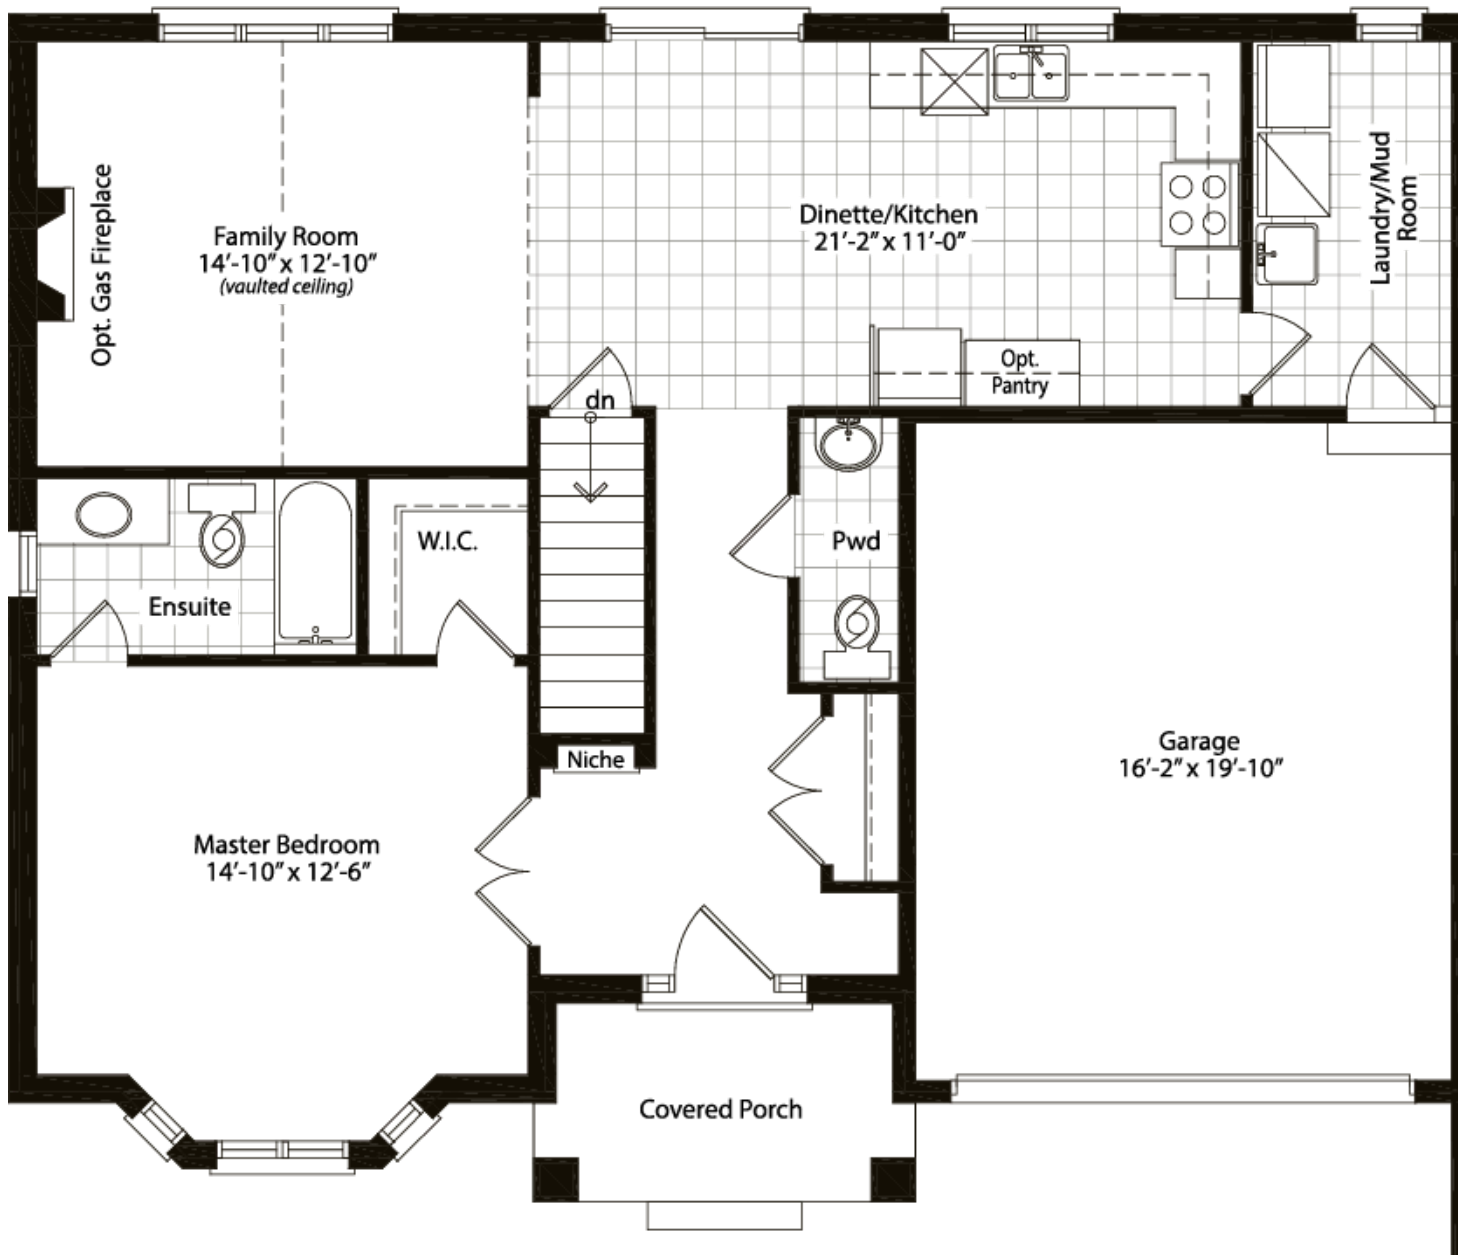

DiCARLO
— HOMES —

The Royal York • 1182 sq.ft

The Royal York Lower Level

Alternate Staircase with Railing

The Royal York
1182sq.ft