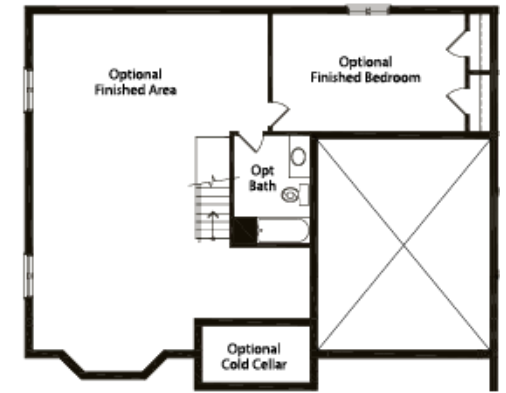

DiCARLO
— HOMES —

The Royal York • 1182 sq.ft

The Royal York Lower Level

Alternate Staircase with Railing

The Royal York
1182sq.ft