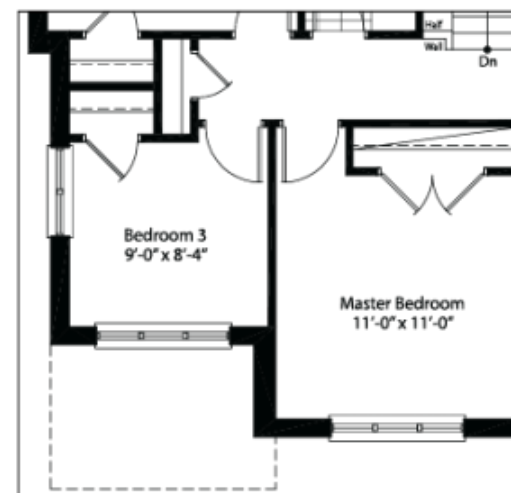

SAVVY COLLECTION

URBAN TOWNHOMES - 6 UNIT BLOCK

1,426 sf.

Main Floor
STANDARD

Second Floor
STANDARD

Second Floor OPTION 1

Second Floor OPTION 2 /ensuite