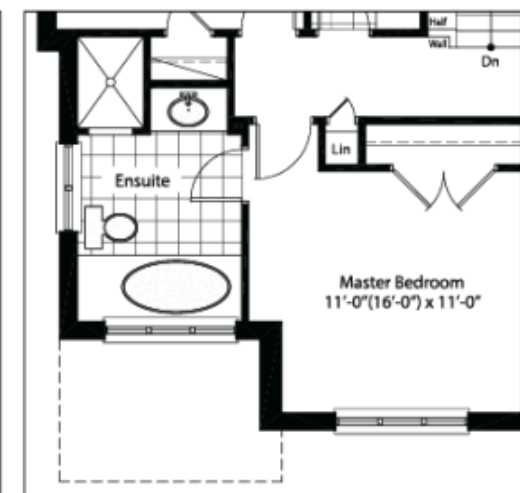

SAVVY COLLECTION

URBAN TOWNHOMES - 6 UNIT BLOCK

1,426 sf.

Main Floor
STANDARD

Second Floor
STANDARD

Second Floor OPTION 1

Second Floor OPTION 2 /ensuite