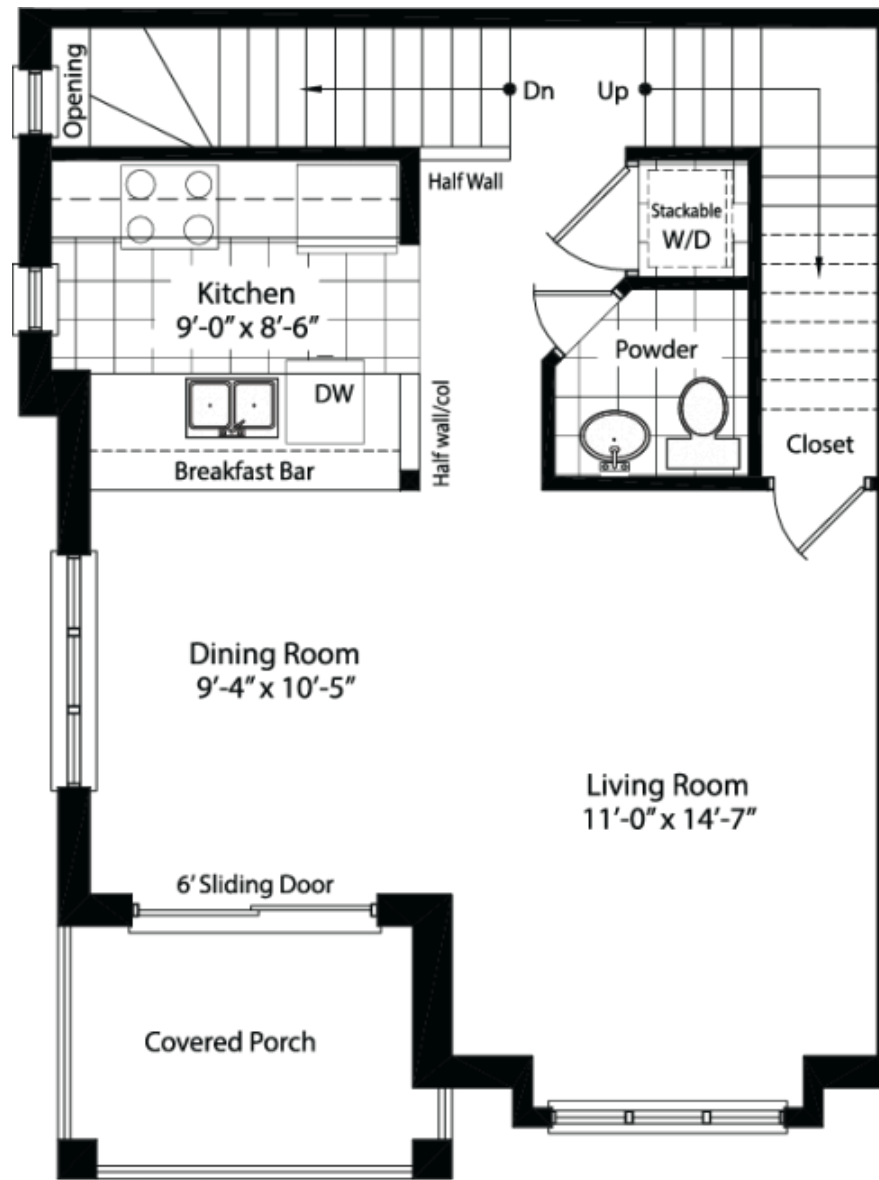

SAVVY COLLECTION

URBAN TOWNHOMES - 6 UNIT BLOCK

1,426 sf.

Main Floor
STANDARD

Second Floor
STANDARD

Second Floor OPTION 1

Second Floor OPTION 2 /ensuite