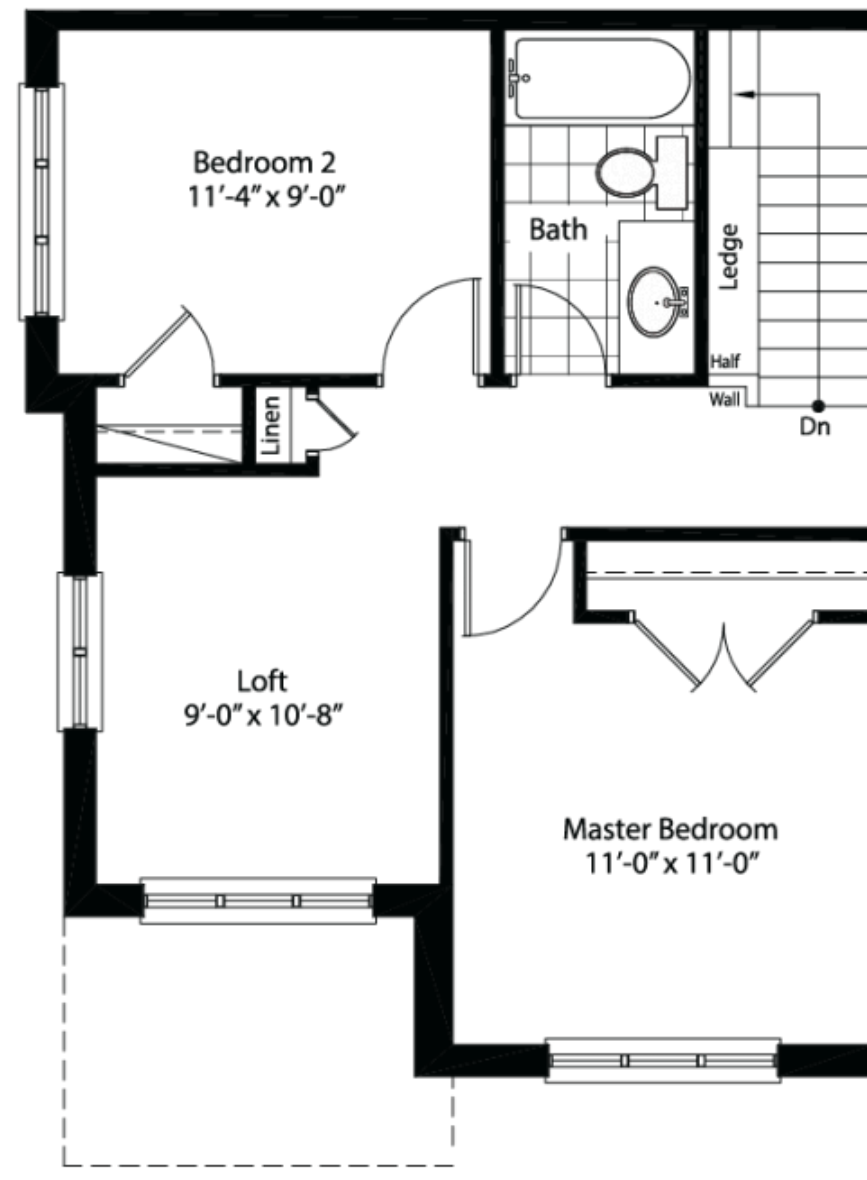

SAVVY COLLECTION

URBAN TOWNHOMES - 6 UNIT BLOCK

1,426 sf.

Main Floor
STANDARD

Second Floor
STANDARD

Second Floor OPTION 1

Second Floor OPTION 2 /ensuite