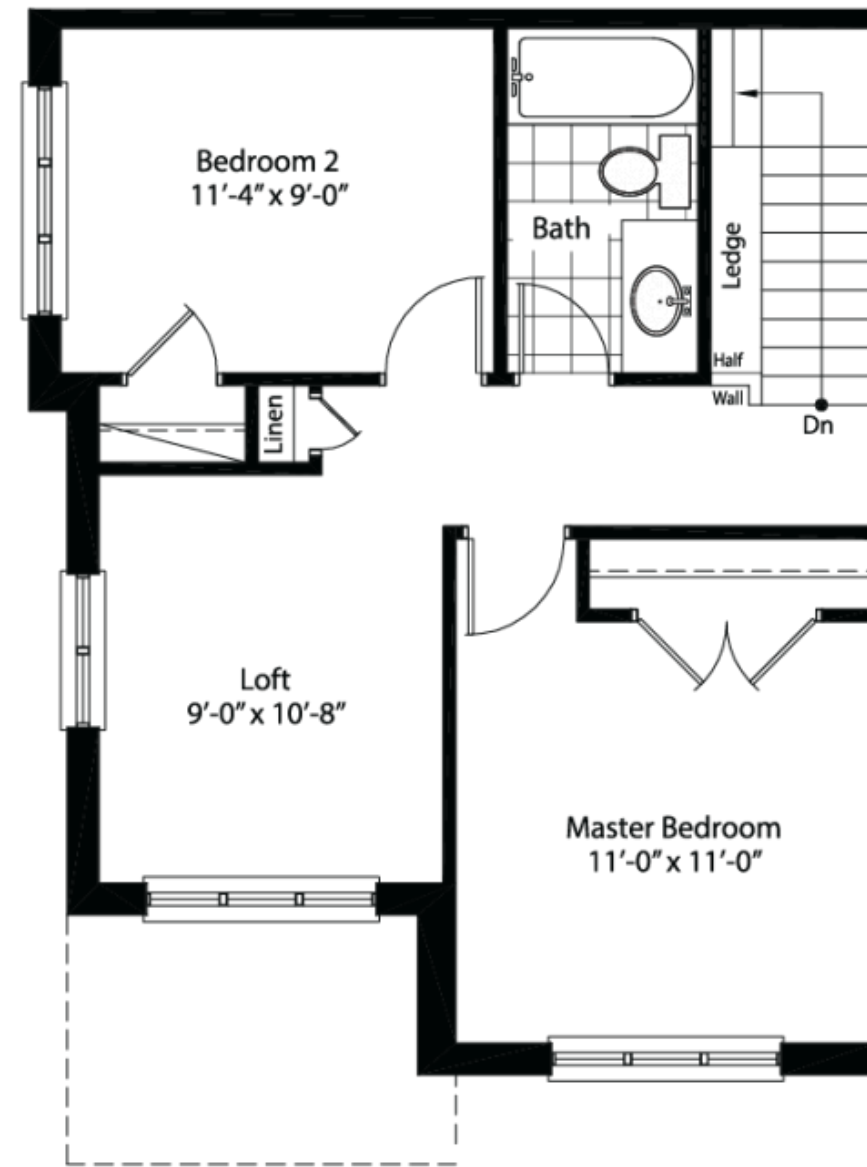

# SAVVY COLLECTION

URBAN TOWNHOMES - 4 UNIT BLOCK

1,426 sf.

Main Floor  
STANDARD

Second Floor  
STANDARD

Second Floor OPTION 1

Second Floor OPTION 2 / ensuite