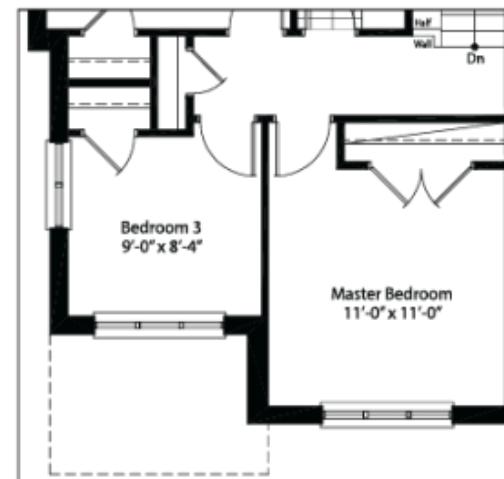

# SAVVY COLLECTION

URBAN TOWNHOMES - 4 UNIT BLOCK

1,426 sf.

Main Floor  
STANDARD

Second Floor  
STANDARD

Second Floor OPTION 1

Second Floor OPTION 2 / ensuite