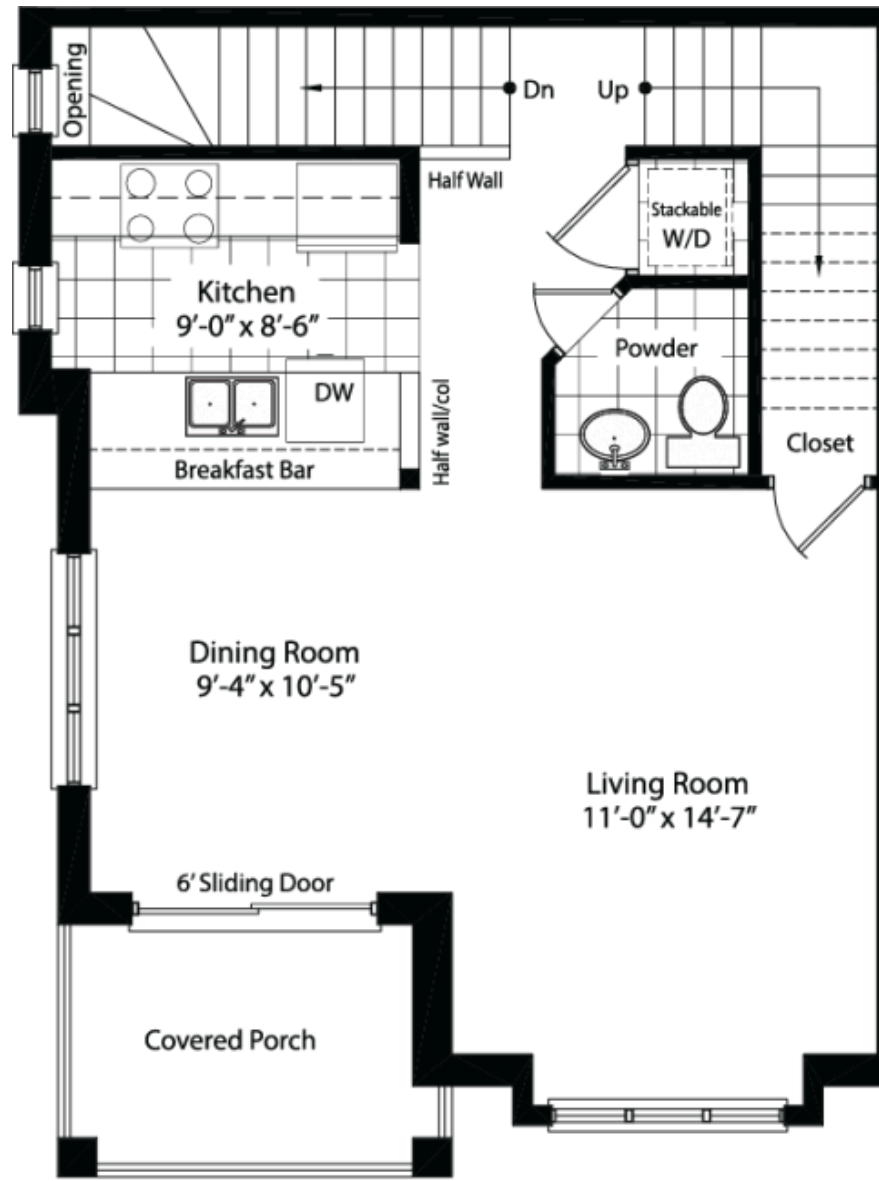

# SAVVY COLLECTION

URBAN TOWNHOMES - 4 UNIT BLOCK

1,426 sf.

Main Floor  
STANDARD

Second Floor  
STANDARD

Second Floor OPTION 1

Second Floor OPTION 2 / ensuite