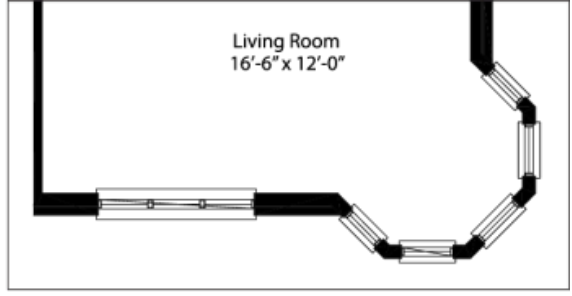

CITY CHIC COLLECTION

TOWNHOMES

1,335 sf.

Second Floor STANDARD
Window treatment per front elevation

Third Floor STANDARD
Window treatment per front elevation

Third Floor OPTION 1
Window treatment per front elevation

Second Floor CORNER UNIT

Third Floor CORNER UNIT

Third Floor Loft Option CORNER UNIT

Third Floor Loft Option INTERIOR UNIT