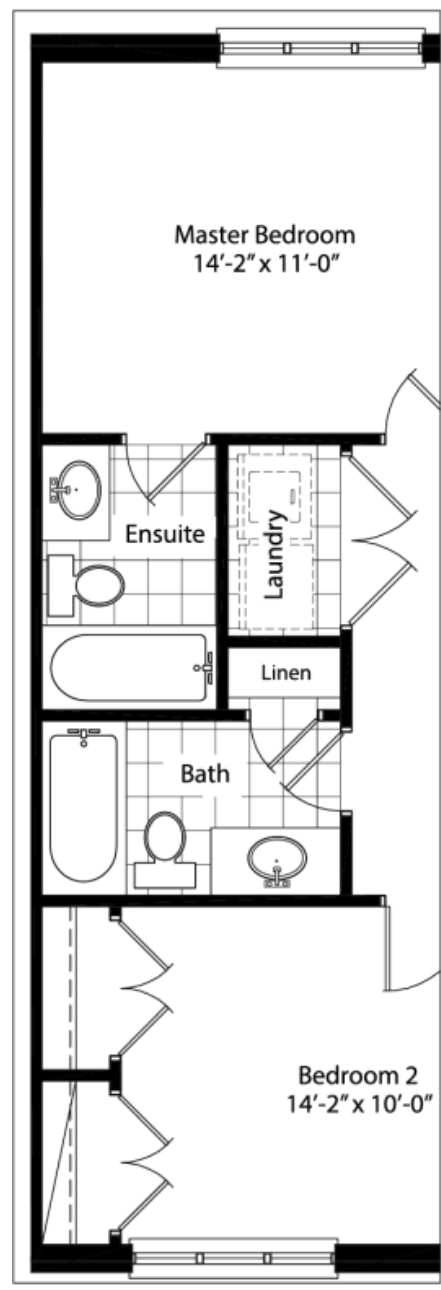

CITY CHIC COLLECTION

TOWNHOMES

1,335 sf.

Second Floor STANDARD
Window treatment per front elevation

Third Floor STANDARD
Window treatment per front elevation

Third Floor OPTION 1
Window treatment per front elevation

Second Floor CORNER UNIT

Third Floor CORNER UNIT

Third Floor Loft Option CORNER UNIT

Third Floor Loft Option INTERIOR UNIT