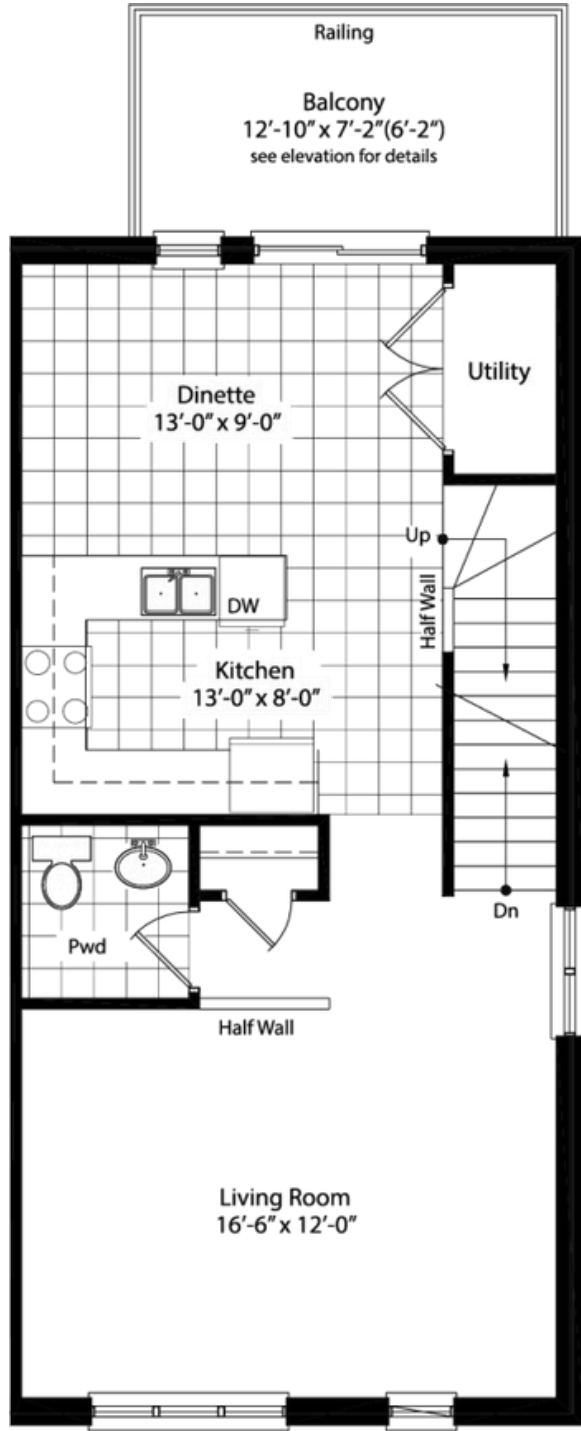

CITY CHIC COLLECTION

TOWNHOMES

1,335 sf.

Second Floor STANDARD
Window treatment per front elevation

Third Floor STANDARD
Window treatment per front elevation

Third Floor OPTION 1
Window treatment per front elevation

Second Floor CORNER UNIT

Third Floor CORNER UNIT

Third Floor Loft Option CORNER UNIT

Third Floor Loft Option INTERIOR UNIT