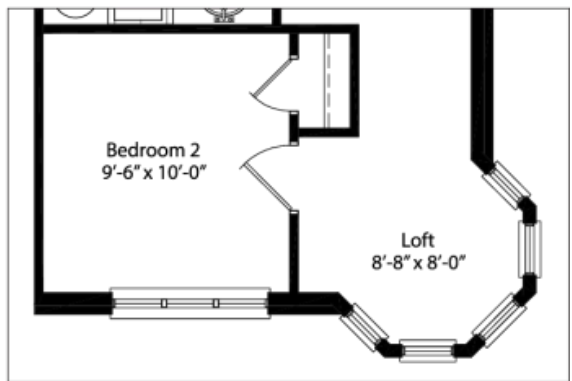

CITY CHIC COLLECTION

TOWNHOMES

1,335 sf.

Second Floor STANDARD
Window treatment per front elevation

Third Floor STANDARD
Window treatment per front elevation

Third Floor OPTION 1
Window treatment per front elevation

Second Floor CORNER UNIT

Third Floor CORNER UNIT

Third Floor Loft Option CORNER UNIT

Third Floor Loft Option INTERIOR UNIT