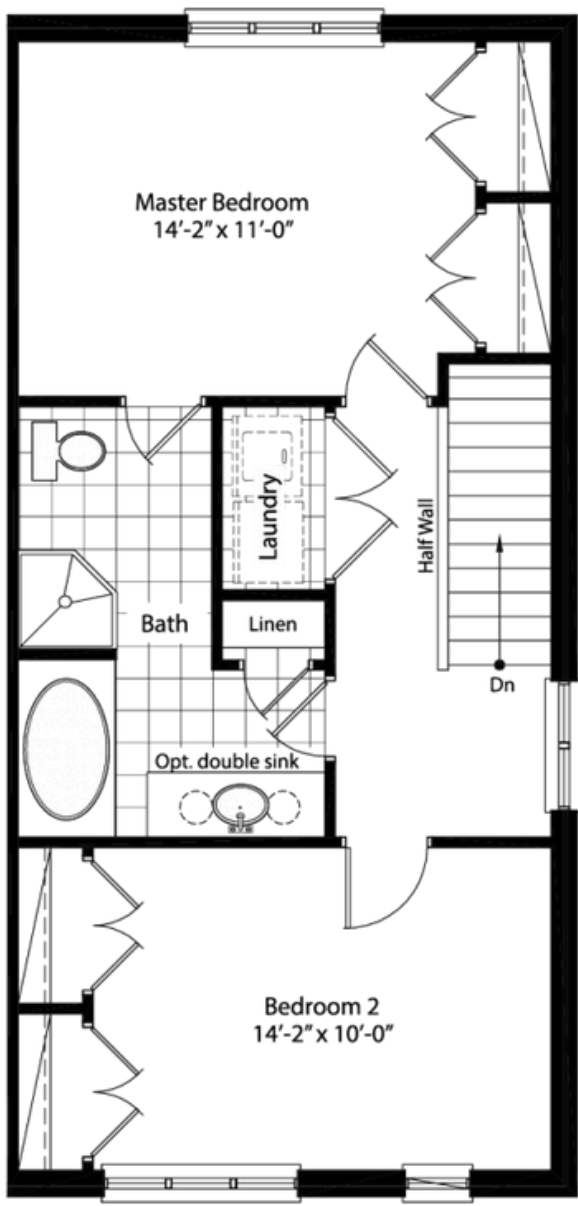

CITY CHIC COLLECTION

TOWNHOMES

1,335 sf.

Second Floor STANDARD
Window treatment per front elevation

Third Floor STANDARD
Window treatment per front elevation

Third Floor OPTION 1
Window treatment per front elevation

Second Floor CORNER UNIT

Third Floor CORNER UNIT

Third Floor Loft Option CORNER UNIT

Third Floor Loft Option INTERIOR UNIT