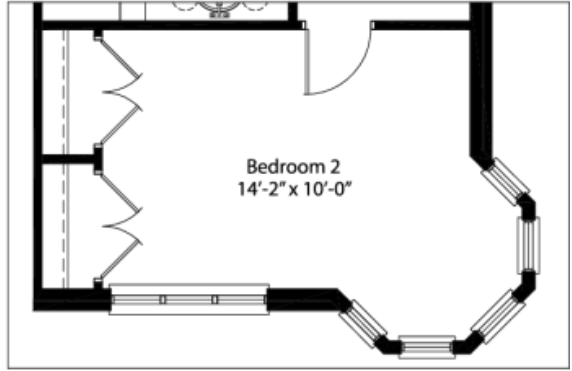

CITY CHIC COLLECTION

TOWNHOMES

1,335 sf.

Second Floor STANDARD
Window treatment per front elevation

Third Floor STANDARD
Window treatment per front elevation

Third Floor OPTION 1
Window treatment per front elevation

Second Floor CORNER UNIT

Third Floor CORNER UNIT

Third Floor Loft Option CORNER UNIT

Third Floor Loft Option INTERIOR UNIT