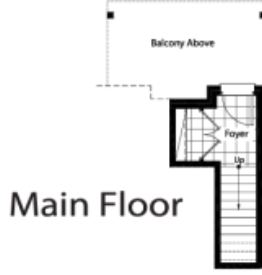

CITY CHIC COLLECTION

TOWNHOMES

1,335 sf.

Second Floor STANDARD
Window treatment per front elevation

Third Floor STANDARD
Window treatment per front elevation

Third Floor OPTION 1
Window treatment per front elevation

Second Floor CORNER UNIT

Third Floor CORNER UNIT

Third Floor Loft Option CORNER UNIT

Third Floor Loft Option INTERIOR UNIT