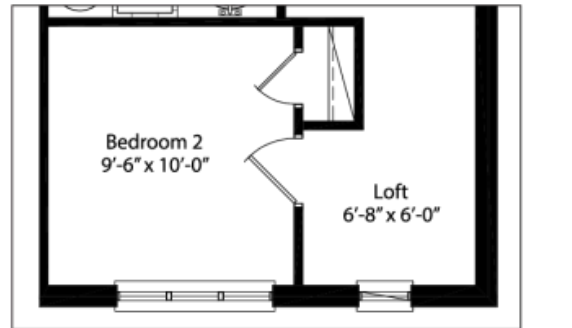

CITY CHIC COLLECTION

TOWNHOMES

1,335 sf.

Second Floor STANDARD
Window treatment per front elevation

Third Floor STANDARD
Window treatment per front elevation

Third Floor OPTION 1
Window treatment per front elevation

Second Floor CORNER UNIT

Third Floor CORNER UNIT

Third Floor Loft Option CORNER UNIT

Third Floor Loft Option INTERIOR UNIT